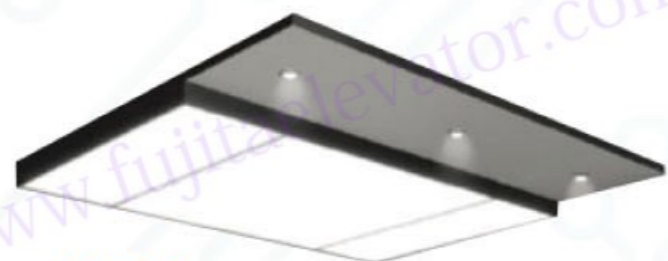

FJT-54

钢板喷涂框架，配白色亚克力透光
Backed enamel with acrylic top panel, down light.

FJT-547

发纹不锈钢框架，配白色亚克力透光
Backed enamel with acrylic top panel, down light.

FJT-539

钢板喷塑框架，亚克力灯饰
Mirror st.st. frame with acrylic top panel, down light.