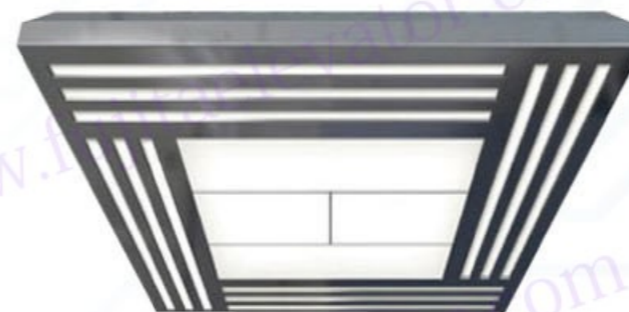

FJT-532

不锈钢边框加拱形白色透光板的柔光照明设计
Backed enamel with acrylic top panel, down light.

FJT-535

不锈钢框架，配白色亚克力透光
Backed enamel with acrylic top panel, down light.

FJT-527

不锈钢框架，配白色亚克力透光
Mirror st. st. frame with acrylic top panel, down light.