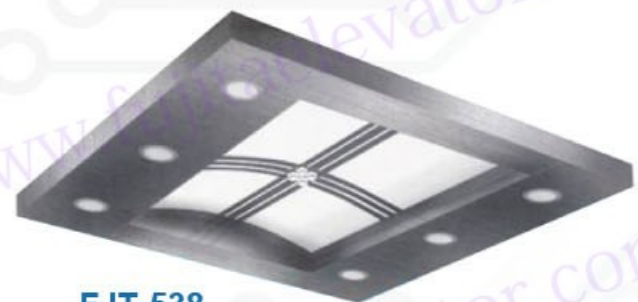

FJT-538

发纹不锈钢框架，拱形顶板加条形灯饰
Mirror st.st. frame with acrylic top panel, down light.